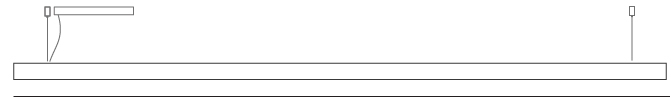

PROJECT
TYPE
SPECIFIER
QUANTITY
DATE

LED60 SUSPENSION

D71017- -

base number
Color   Temperature   Finish   Options

1. To build a product code in our configurator select the specify button on the base model # product page
2. To build a manual product code on this datasheet choose from the options listed below in blue font and add the suffix to the base model #

GENERAL

Series: Woodlin
Subseries: LED60
Brand: Tunto
Division: Design
Mounting Type: Suspension
Mounting Location: Ceiling
Subcategory: Pendant

PHYSICAL

Shape: Rectangle
Length (mm): 1300
Length (in): 51 ³/₁₆
Width (mm): 60
Width (in): 2 ³/₈
Height (mm): 60
Height (in): 2 ³/₈
Max. Overall Height (mm): 2060
Max. Overall Height (in): 81 ¹/₈
Light Distribution: Direct
Diffuser: Opal
Fixture Finish: [WAL / ASH / OAK / BLK / WHI](#)
Fixture Material: Wood
Cable Details: 2000mm / 78 3/4"

ELECTRICAL

Lamp Type: LED
Input Wattage (W): 55
Total Output Wattage (W): 50.8
Dimming: Tri-Mode (Non-Dimming and Phase Dimming (120Vac only) and 0-10V Dimming)
Driver Included: Yes
Driver Location: Integrated
Driver Type: Constant Current - Universal
Driver Class: Class 2
Input Voltage (V): 120 - 277
Constant Current (MA): 700

LED

Color Temperature (°K): [2700 / 3000 / 4000](#)
Max. Delivered Lumen (lm): 4380
CRI: >93 CRI
Lamp Life (hrs): 50000

OPTICAL

RATINGS AND CERTIFICATIONS

Certified By: Certified for North American Standards
IP rating: IP20

1300mm 51 ³/₁₆"

60mm 2 ³/₈"

Direct