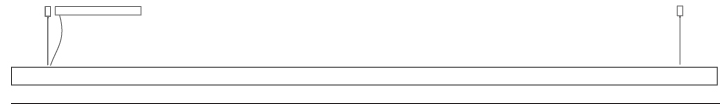

PROJECT
TYPE
SPECIFIER
QUANTITY
DATE

LED60 SUSPENSION

D71019- -

base number   Color   Finish
Temperature   Options

1. To build a product code in our configurator select the specify button on the base model # product page
2. To build a manual product code on this datasheet choose from the options listed below in blue font and add the suffix to the base model #

GENERAL

Series: Woodlin
Subseries: LED60
Brand: Tunto
Division: Design
Mounting Type: Suspension
Mounting Location: Ceiling
Subcategory: Pendant

PHYSICAL

Shape: Rectangle
Length (mm): 2000
Length (in): 78 ¾
Width (mm): 60
Width (in): 2 ⅜
Height (mm): 60
Height (in): 2 ⅜
Max. Overall Height (mm): 2060
Max. Overall Height (in): 81 ⅞
Light Distribution: Direct
Diffuser: Opal
Fixture Finish: [WAL / ASH / OAK / BLK / WHI](#)
Fixture Material: Wood
Cable Details: 2000mm / 78 ¾"

ELECTRICAL

Lamp Type: LED
Input Wattage (W): 90
Total Output Wattage (W): 75.9
Dimming: Tri-Mode (Non-Dimming and Phase Dimming (120Vac only) and 0-10V Dimming)
Driver Included: Yes
Driver Location: Integrated
Driver Type: Constant Current - Universal
Driver Class: Class 2
Input Voltage (V): 120 - 277
Constant Current (MA): 700

LED

Color Temperature (°K): [2700 / 3000 / 4000](#)
Max. Delivered Lumen (lm): 6550
CRI: >93 CRI
Lamp Life (hrs): 50000

OPTICAL

RATINGS AND CERTIFICATIONS

Certified By: Certified for North American Standards
IP rating: IP20

2000mm 78 ¾"

60mm 2 ⅜"

Direct